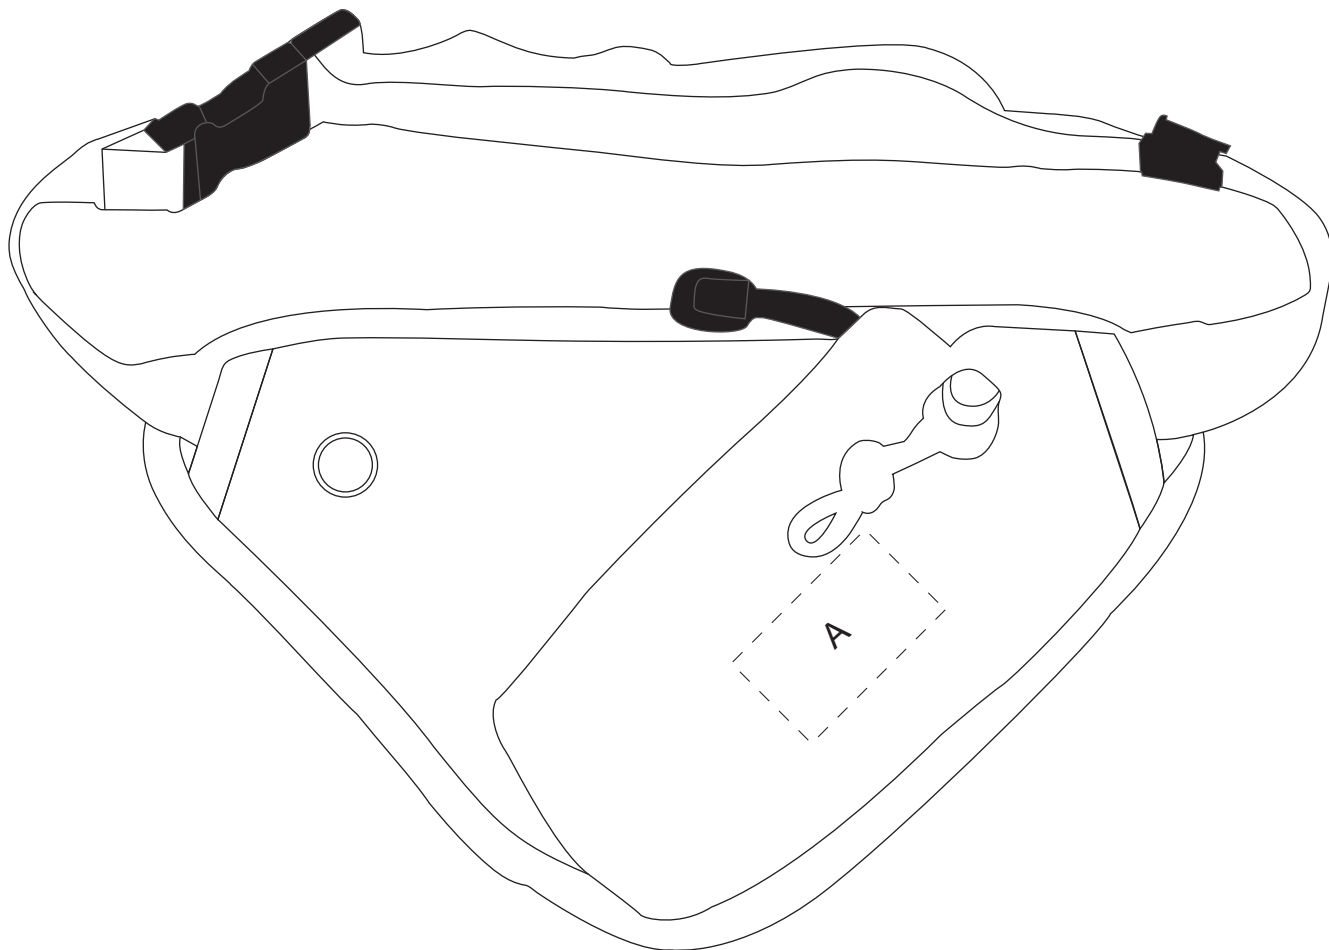

Product: PXB4531
Product Size: 22x22cm 100cm handle
Decoration Options:

Shown at 50% actual size
A: Print size: 50mm(w) x 30mm(h)